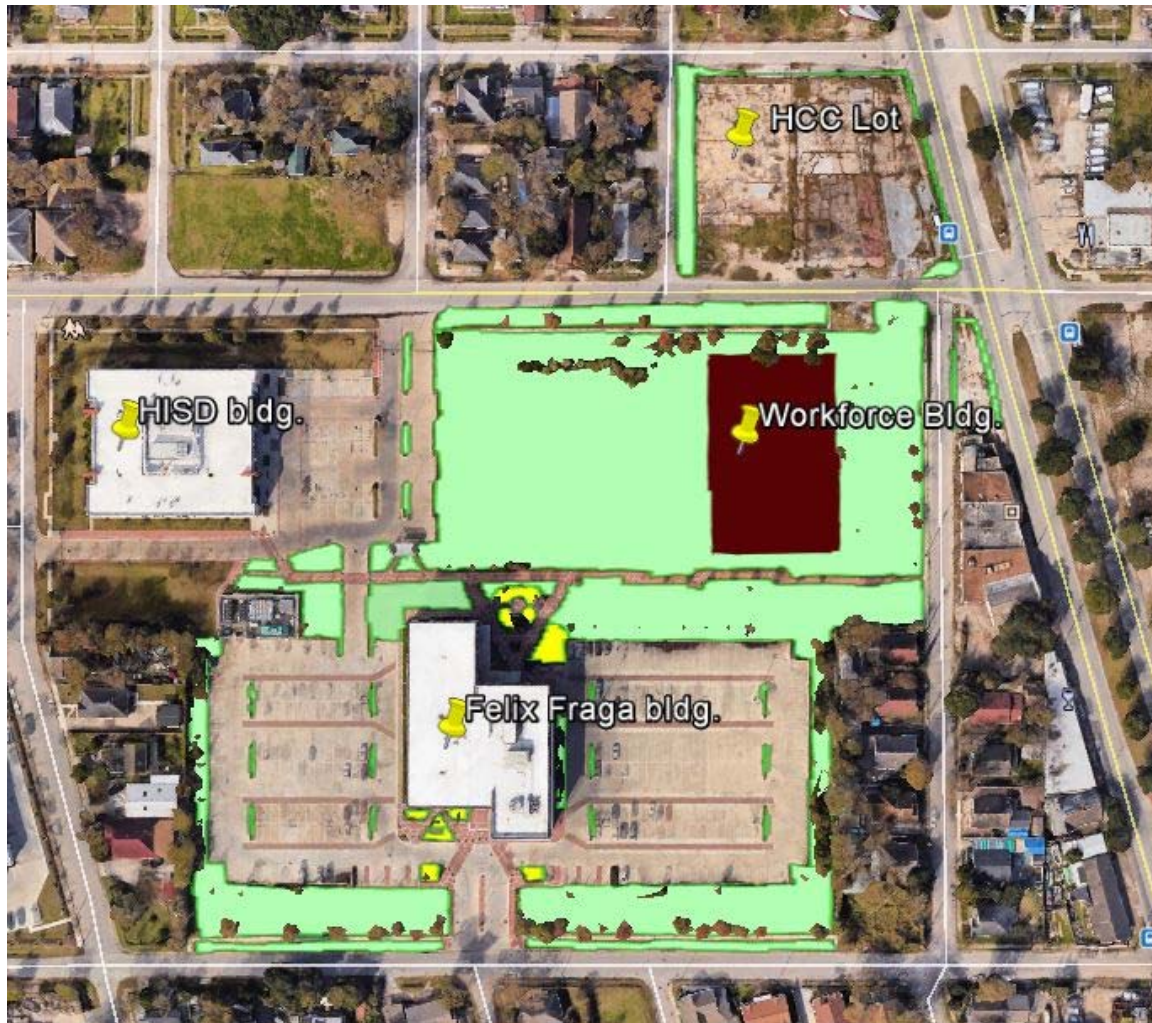

AREA 2 – Southeast College

Southeast Campus

Tractor Mowing of Acreage	0
Mow, edge, remove trash and power blow, etc.	151,590 sq.ft.
Seasonal Flower Beds/Pots	7,612 sq.ft.

Service to include all landscape around the buildings, parking lots, parking garages and structures, image and square footage totals may not depict all landscape, site visits for field verification is highly encouraged at every location.

AREA 2 – Southeast College

Felix Fraga Campus

Tractor Mowing of Acreage	0
Mow, edge, remove trash and power blow, etc.	208,588 sq.ft.
Seasonal Flower Beds/Pots	3,531 sq.ft.

Service to include all landscape around the buildings, parking lots, parking garages and structures, image and square footage totals may not depict all landscape, site visits for field verification is highly encouraged at every location.